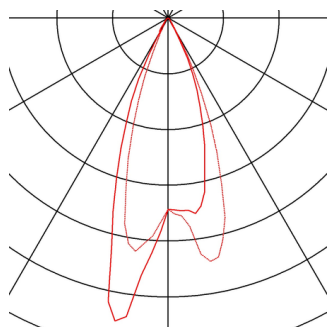

NEW TRIA MINI SET recessed fitting

LED, 3000K, round, black, 30°, incl. driver, clip springs

The simplicity and effectiveness of the innovative NEW TRIA MINI Set is captivating. It is available in black, matt white, or brushed aluminium, and in round or square form. Equipped with a powerful, warm white premium LED in a tiltable mount, as well as LED driver included in the scope of supply, the set can be used in any lighting situation. The electrical connection is made directly to the 230V mains supply.

TECHNICAL DATA

Item no.:	113970
Lamps included	0
Primary nominal voltage	220-240V ~50/60Hz mA/V
Secondary power / secondary voltage	700 mA/V
Vertical tilting range	30 °
Height	3.6 cm
Diameter	5.2 cm
Installation diameter	4.5 cm
Installation depth	4.0 cm
Net weight	0.118 kg
Gross weight	0.147 kg
IP Code	IP 20 / IP 44
Safety class	II
Assembly	Recessed
Assembly details	Ceiling
Wattage	4.2 W
Lumen	155 lm
Colour temperature	3000 Kelvin
Beam angle	30 °
Color	black
CRI	>80
LXXBXX data	70/50