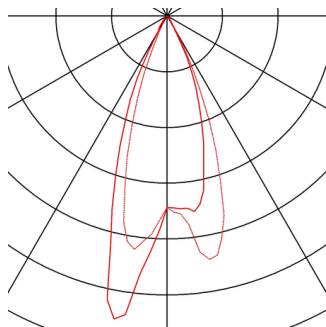

NEW TRIA MINI SET recessed fitting

LED, 3000K, round, matt white, 30°, incl. driver, clip springs

The simplicity and effectiveness of the innovative NEW TRIA MINI Set is captivating. It is available in black, white, or brushed aluminium, and in round or square form. Equipped with a powerful, warm white premium LED in a tiltable mount, as well as LED driver included in the scope of supply, the set can be used in any lighting situation. The electrical connection is made directly to the 230V mains supply.

TECHNICAL DATA

Item no.:	113971
Lamps included	0
Primary nominal voltage	220-240V ~50/60Hz mA/V
Secondary power / secondary voltage	700 mA/V
Vertical tilting range	30 °
Height	3.6 cm
Diameter	5.2 cm
Installation diameter	4.5 cm
Installation depth	4.0 cm
Net weight	0.12 kg
Gross weight	0.147 kg
IP Code	IP 20 / IP 44
Safety class	II
Assembly	Recessed
Assembly details	Ceiling
Wattage	4.4 W
Lumen	155 lm
Colour temperature	3000 Kelvin
Beam angle	30 °
Color	white
CRI	>80
LXXBXX data	70/50