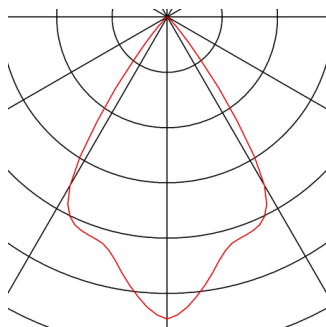

SUPROS

recessed fitting, LED, 3000K, round, black, 3000lm, 60° reflector, incl. clip springs

The SUPROS light series impresses with its multitude of possible applications, excellent LED technology and its harmonious design. With its very high luminous flux, the SUPROS product family is ideally suited to replace power-hungry, conventional lighting installations. The wide-area reflector included in the delivers can be replaced by reflectors with narrower beam angles which are optionally available. This can be done without the need for tools. With the factory-installed LED driver, all the luminaires in the series are suitable for direct connection to the 230V mains supply.

TECHNICAL DATA

Item no.:	114110
Lamps included	0
Primary nominal voltage	220-240V ~50/60Hz mA/V
Secondary power / secondary voltage	750 mA/V
Vertical tilting range	30 °
Height	11.0 cm
Diameter	16.5 cm
Installation diameter	15.3 cm
Installation depth	10.7 cm
Net weight	0.991 kg
Gross weight	1.135 kg
IP Code	IP 20
Safety class	II
Assembly	Recessed
Assembly details	Ceiling
Wattage	31.0 W
Lumen	2600 lm
Colour temperature	3000 Kelvin
Beam angle	60 °
Color	black
CRI	>80
Binning	3