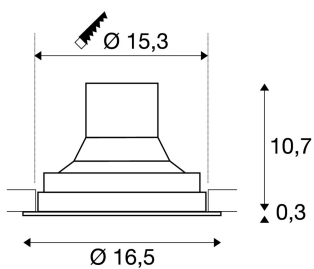

SUPROS

recessed fitting, LED, 3000K, round, black, 3000lm, 60° reflector, incl. clip springs

The SUPROS light series impresses with its multitude of possible applications, excellent LED technology and its harmonious design. With its very high luminous flux, the SUPROS product family is ideally suited to replace power-hungry, conventional lighting installations. The wide-area reflector included in the delivers can be replaced by reflectors with narrower beam angles which are optionally available. This can be done without the need for tools. With the factory-installed LED driver, all the luminaires in the series are suitable for direct connection to the 230V mains supply.

TECHNICAL DATA

Item no.:	114110
Lamps included	0
Primary nominal voltage	220-240V ~50/60Hz mA/V
Secondary power / secondary voltage	750 mA/V
Vertical tilting range	30 °
Height	11.0 cm
Diameter	16.5 cm
Installation diameter	15.3 cm
Installation depth	10.7 cm
Net weight	0.991 kg
Gross weight	1.135 kg
IP Code	IP 20
Safety class	II
Assembly	Recessed
Assembly details	Ceiling
Wattage	31.0 W
Lumen	2600 lm
Colour temperature	3000 Kelvin
Beam angle	60 °
Color	black
CRI	>80
Binning	3

LXXBXX data	70/50
Service life	50000 h
BIG WHITE Page	506

Accessories

114102	REFLECTOR , for SUPROS, 20°, incl. glass and fixing ring
114104	REFLECTOR , for SUPROS, 40°, incl. glass and fixing ring

Notes
