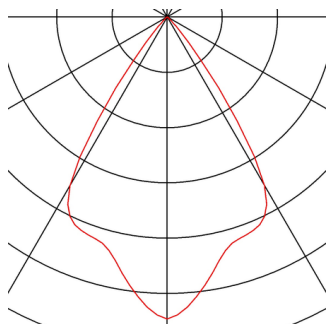

SUPROS

recessed fitting, LED, 3000K, round, white, 3000lm, 60° reflector, incl. clip springs

The SUPROS light series impresses with its multitude of possible applications, excellent LED technology and its harmonious design. With its very high luminous flux, the SUPROS product family is ideally suited to replace power-hungry, conventional lighting installations. The wide-area reflector included in the delivers can be replaced by reflectors with narrower beam angles which are optionally available. This can be done without the need for tools. With the factory-installed LED driver, all the luminaires in the series are suitable for direct connection to the 230V mains supply.

TECHNICAL DATA

Item no.:	114111
Lamps included	0
Primary nominal voltage	220-240V ~50/60Hz mA/V
Secondary power / secondary voltage	750 mA/V
Vertical tilting range	30 °
Height	11.0 cm
Diameter	16.5 cm
Installation diameter	15.3 cm
Installation depth	10.7 cm
Net weight	0.943 kg
Gross weight	1.099 kg
IP Code	IP 20
Safety class	II
Assembly	Recessed
Assembly details	Ceiling
Wattage	31.0 W
Lumen	2600 lm
Colour temperature	3000 Kelvin
Beam angle	60 °
Color	white
CRI	>80
Binning	3