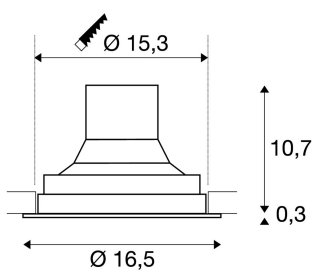

SUPROS

recessed fitting, LED, 3000K, round, white, 3000lm, 60° reflector, incl. clip springs

The SUPROS light series impresses with its multitude of possible applications, excellent LED technology and its harmonious design. With its very high luminous flux, the SUPROS product family is ideally suited to replace power-hungry, conventional lighting installations. The wide-area reflector included in the delivers can be replaced by reflectors with narrower beam angles which are optionally available. This can be done without the need for tools. With the factory-installed LED driver, all the luminaires in the series are suitable for direct connection to the 230V mains supply.

TECHNICAL DATA

Item no.:	114111
Lamps included	0
Primary nominal voltage	220-240V ~50/60Hz mA/V
Secondary power / secondary voltage	750 mA/V
Vertical tilting range	30 °
Height	11.0 cm
Diameter	16.5 cm
Installation diameter	15.3 cm
Installation depth	10.7 cm
Net weight	0.943 kg
Gross weight	1.099 kg
IP Code	IP 20
Safety class	II
Assembly	Recessed
Assembly details	Ceiling
Wattage	31.0 W
Lumen	2600 lm
Colour temperature	3000 Kelvin
Beam angle	60 °
Color	white
CRI	>80
Binning	3

LXXBXX data	70/50
Service life	50000 h
BIG WHITE Page	506

Accessories

114102	REFLECTOR , for SUPROS, 20°, incl. glass and fixing ring
114104	REFLECTOR , for SUPROS, 40°, incl. glass and fixing ring

Notes
