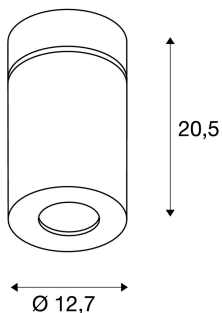

## TECHNICAL DATA

Item no.:	114131
Lamps included	0
Primary nominal voltage	220-240V ~50/60Hz mA/V
Secondary power / secondary voltage	750 mA/V
Vertical tilting range	50 °
Horizontal rotation range	350 °
Height	20.5 cm
Diameter	12.7 cm
Net weight	1.364 kg
Gross weight	1.522 kg
IP Code	IP 20
Safety class	I
Assembly	Surface
Assembly details	Ceiling
Wattage	31.0 W
Lumen	2600 lm
Colour temperature	3000 Kelvin
Beam angle	60 °
Color	white
CRI	>80
Binning	3
LXXBXX data	70/50

Service life	50000 h
BIG WHITE Page	277