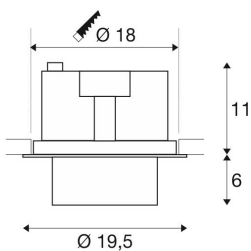

TECHNICAL DATA

Item no.:	114170
Lamps included	0
Primary nominal voltage	220-240V ~50/60Hz mA/V
Secondary power / secondary voltage	750 mA/V
Vertical tilting range	60 °
Horizontal rotation range	350 °
Height	17.0 cm
Diameter	19.5 cm
Installation diameter	18.0 cm
Installation depth	11.5 cm
Net weight	1.641 kg
Gross weight	1.796 kg
IP Code	IP 20
Safety class	II
Assembly	Recessed
Assembly details	Ceiling
Wattage	31.0 W
Lumen	2850 lm
Colour temperature	4000 Kelvin
Beam angle	60 °
Color	black
CRI	>80