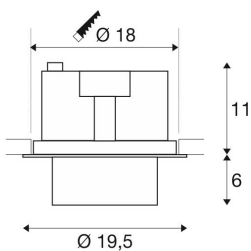

## TECHNICAL DATA

Item no.:	114171
Lamps included	0
Primary nominal voltage	220-240V ~50/60Hz mA/V
Secondary power / secondary voltage	750 mA/V
Vertical tilting range	60 °
Horizontal rotation range	350 °
Height	17.0 cm
Diameter	19.5 cm
Installation diameter	18.0 cm
Installation depth	11.5 cm
Net weight	1.55 kg
Gross weight	1.702 kg
IP Code	IP 20
Safety class	II
Assembly	Recessed
Assembly details	Ceiling
Wattage	31.0 W
Lumen	2850 lm
Colour temperature	4000 Kelvin
Beam angle	60 °
Color	white
CRI	>80