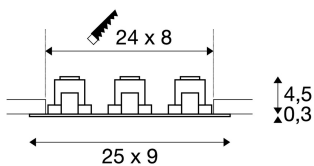

NEW TRIA 3 SET recessed fitting

triple-headed LED, 2700K, rectangular, matt black, 38°, 30W, incl. driver, clip springs

The simplicity and effectiveness of the innovative NEW TRIA 3 SET is captivating. It is available in matt black, matt white or brushed aluminium, in round or square form as well as single-headed or as multi-lamp. Equipped with a powerful, warm white premium COB LED in a tiltable mount, as well as LED driver included in the scope of supply, the set can be used in any lighting situation. The electrical connection is made directly to the 230V mains supply.

TECHNICAL DATA

Item no.:	114200
Lamps included	0
Primary nominal voltage	100-240V ~50/60Hz mA/V
Secondary power / secondary voltage	500 mA/V
Vertical tilting range	30 °
Length	25.0 cm
Width	9.0 cm
Height	4.8 cm
Installation length	24.0 cm
Installation width	8.0 cm
Installation depth	5.0 cm
Net weight	0.801 kg
Gross weight	0.915 kg
IP Code	IP 20
Safety class	I
Assembly	Recessed
Assembly details	Ceiling
Wattage	31.0 W
Lumen	2370 lm
Colour temperature	2700 Kelvin
Beam angle	38 °
Color	black