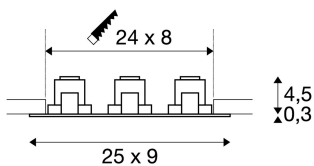

## TECHNICAL DATA

|                                     |                        |
|-------------------------------------|------------------------|
| Item no.:                           | 114201                 |
| Lamps included                      | 0                      |
| Primary nominal voltage             | 100-240V ~50/60Hz mA/V |
| Secondary power / secondary voltage | 500 mA/V               |
| Vertical tilting range              | 30 °                   |
| Length                              | 25.0 cm                |
| Width                               | 9.0 cm                 |
| Height                              | 4.8 cm                 |
| Installation length                 | 24.0 cm                |
| Installation width                  | 8.0 cm                 |
| Installation depth                  | 5.0 cm                 |
| Net weight                          | 0.807 kg               |
| Gross weight                        | 0.916 kg               |
| IP Code                             | IP 20                  |
| Safety class                        | I                      |
| Assembly                            | Recessed               |
| Assembly details                    | Ceiling                |
| Wattage                             | 31.0 W                 |
| Lumen                               | 2370 lm                |
| Colour temperature                  | 2700 Kelvin            |
| Beam angle                          | 38 °                   |
| Color                               | white                  |