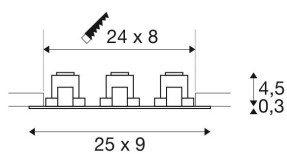

NEW TRIA 3 SET recessed fitting

triple-headed LED, 2700K, rectangular, brushed aluminium, 38°, 30W, incl. driver, clip springs

The simplicity and effectiveness of the innovative NEW TRIA 3 SET is captivating. It is available in matt black, matt white or brushed aluminium, in round or square form as well as single-headed or as multi-lamp. Equipped with a powerful, warm white premium COB LED in a tiltable mount, as well as LED driver included in the scope of supply, the set can be used in any lighting situation. The electrical connection is made directly to the 230V mains supply.

TECHNICAL DATA

Item no.:	114206
Lamps included	0
Primary nominal voltage	100-240V ~50/60Hz mA/V
Secondary power / secondary voltage	500 mA/V
Vertical tilting range	30 °
Length	25.0 cm
Width	9.0 cm
Height	4.8 cm
Installation length	24.0 cm
Installation width	8.0 cm
Installation depth	5.0 cm
Net weight	0.8 kg
Gross weight	0.915 kg
IP Code	IP 20
Safety class	I
Assembly	Recessed
Assembly details	Ceiling
Wattage	31.0 W
Lumen	2370 lm
Colour temperature	2700 Kelvin
Beam angle	38 °
Color	aluminium