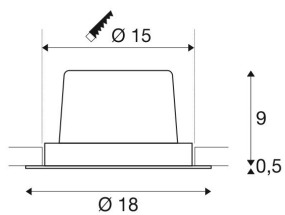

NEW TRIA 1 SET recessed fitting

single-headed LED, 2700K, round, brushed aluminium, 30°, 29W, incl. driver, clip springs

The simplicity and effectiveness of the NEW TRIA 1 SET is captivating. It is available in black, white, or brushed aluminium, in round or square form as well as single-headed or as multi-lamp. Equipped with a powerful, warm white premium COB LED in a tiltable mount, as well as LED driver included in the scope of supply, the set can be used in any lighting situation. The electrical connection is made directly to the 230V mains supply.

TECHNICAL DATA

Item no.:	114266
Lamps included	0
Primary nominal voltage	100-240V ~50/60Hz mA/V
Secondary power / secondary voltage	700 mA/V
Vertical tilting range	20 °
Horizontal rotation range	360 °
Height	9.5 cm
Diameter	18.0 cm
Installation diameter	15.0 cm
Installation depth	10.0 cm
Net weight	0.923 kg
Gross weight	1.098 kg
IP Code	IP 20
Safety class	I
Assembly	Recessed
Assembly details	Ceiling
Wattage	29.0 W
Lumen	2275 lm
Colour temperature	2700 Kelvin
Beam angle	30 °
Color	aluminium
CRI	>80