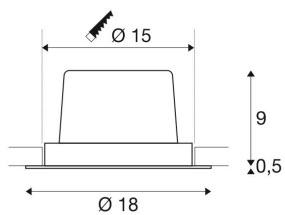

## NEW TRIA 1 SET recessed fitting

single-headed LED, 3000K, round, brushed aluminium, 30°, 29W, incl. driver, clip springs

The simplicity and effectiveness of the NEW TRIA 1 SET is captivating. It is available in black, white, or brushed aluminium, in round or square form as well as single-headed or as multi-lamp. Equipped with a powerful, warm white premium COB LED in a tiltable mount, as well as LED driver included in the scope of supply, the set can be used in any lighting situation. The electrical connection is made directly to the 230V mains supply.

## TECHNICAL DATA

Item no.:	114276
Lamps included	0
Primary nominal voltage	100-240V ~50/60Hz mA/V
Secondary power / secondary voltage	700 mA/V
Vertical tilting range	20 °
Horizontal rotation range	360 °
Height	9.5 cm
Diameter	18.0 cm
Installation diameter	15.0 cm
Installation depth	10.0 cm
Net weight	0.935 kg
Gross weight	1.094 kg
IP Code	IP 20
Safety class	I
Assembly	Recessed
Assembly details	Ceiling
Wattage	29.0 W
Lumen	2500 lm
Colour temperature	3000 Kelvin
Beam angle	30 °
Color	aluminium
CRI	>80