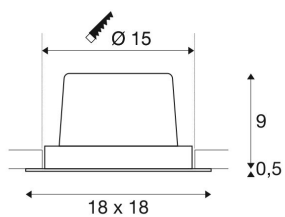

## NEW TRIA 1 SET recessed fitting

single-headed LED, 2700K, square, brushed aluminium, 30°, 29W, incl. driver, clip springs

The simplicity and effectiveness of the NEW TRIA 1 SET is captivating. It is available in black, white, or brushed aluminium, in round or square form as well as single-headed or as multi-lamp. Equipped with a powerful, warm white premium COB LED in a tiltable mount, as well as LED driver included in the scope of supply, the set can be used in any lighting situation. The electrical connection is made directly to the 230V mains supply.

## TECHNICAL DATA

Item no.:	114286
Lamps included	0
Primary nominal voltage	100-240V ~50/60Hz mA/V
Secondary power / secondary voltage	700 mA/V
Vertical tilting range	20 °
Horizontal rotation range	360 °
Length	18.0 cm
Width	18.0 cm
Height	9.5 cm
Installation diameter	15.0 cm
Installation depth	10.0 cm
Net weight	0.987 kg
Gross weight	1.149 kg
IP Code	IP 20
Safety class	I
Assembly	Recessed
Assembly details	Ceiling
Wattage	29.0 W
Lumen	2275 lm
Colour temperature	2700 Kelvin
Beam angle	30 °
Color	aluminium