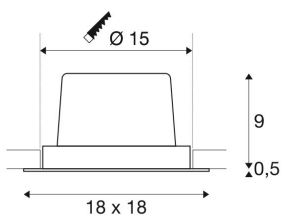

NEW TRIA 1 SET recessed fitting

single-headed LED, 3000K, square, brushed aluminium, 30°, 29W, incl. driver, clip springs

The simplicity and effectiveness of the NEW TRIA 1 SET is captivating. It is available in black, white, or brushed aluminium, in round or square form as well as single-headed or as multi-lamp. Equipped with a powerful, warm white premium COB LED in a tiltable mount, as well as LED driver included in the scope of supply, the set can be used in any lighting situation. The electrical connection is made directly to the 230V mains supply.

TECHNICAL DATA

Item no.:	114296
Lamps included	0
Primary nominal voltage	100-240V ~50/60Hz mA/V
Secondary power / secondary voltage	700 mA/V
Vertical tilting range	20 °
Horizontal rotation range	360 °
Length	18.0 cm
Width	18.0 cm
Height	9.5 cm
Installation diameter	15.0 cm
Installation depth	10.0 cm
Net weight	0.985 kg
Gross weight	1.144 kg
IP Code	IP 20
Safety class	I
Assembly	Recessed
Assembly details	Ceiling
Wattage	29.0 W
Lumen	2500 lm
Colour temperature	3000 Kelvin
Beam angle	30 °
Color	aluminium