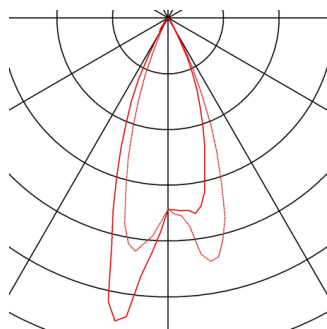

NEW TRIA MINI SET recessed fitting

Power LED, 3000K, square, matt black, 30°, incl. driver, clip springs

The simplicity and effectiveness of the innovative NEW TRIA MINI Set is captivating. It is available in matt black, matt white, or brushed aluminium, and in round or square form. Equipped with a powerful, warm white premium LED in a tiltable mount, as well as LED driver included in the scope of supply, the set can be used in any lighting situation. The electrical connection is made directly to the 230V mains supply.

TECHNICAL DATA

Item no.:	114400
Lamps included	0
Primary nominal voltage	220-240V ~50/60Hz mA/V
Secondary power / secondary voltage	700 mA/V
Vertical tilting range	30 °
Length	5.2 cm
Width	5.2 cm
Height	3.6 cm
Installation diameter	4.5 cm
Installation depth	4.0 cm
Net weight	0.125 kg
Gross weight	0.151 kg
IP Code	IP 20 / IP 44
Safety class	II
Assembly	Recessed
Assembly details	Ceiling
Wattage	4.4 W
Lumen	155 lm
Colour temperature	3000 Kelvin
Beam angle	30 °
Color	black
CRI	>80