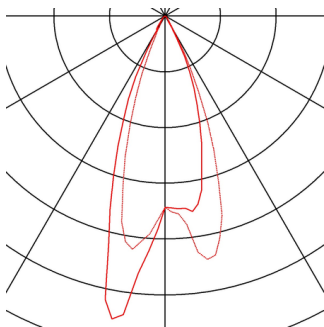

NEW TRIA MINI SET recessed fitting

Power LED, 3000K, square, brushed aluminium, 30°, incl. driver, clip springs

The simplicity and effectiveness of the innovative NEW TRIA MINI Set is captivating. It is available in matt black, matt white, or brushed aluminium, and in round or square form. Equipped with a powerful, warm white premium LED in a tiltable mount, as well as LED driver included in the scope of supply, the set can be used in any lighting situation. The electrical connection is made directly to the 230V mains supply.

TECHNICAL DATA

Item no.:	114406
Lamps included	0
Primary nominal voltage	220-240V ~50/60Hz mA/V
Secondary power / secondary voltage	700 mA/V
Vertical tilting range	30 °
Length	5.2 cm
Width	5.2 cm
Height	3.6 cm
Installation diameter	4.5 cm
Installation depth	4.0 cm
Net weight	0.12 kg
Gross weight	0.15 kg
IP Code	IP 20 / IP 44
Safety class	II
Assembly	Recessed
Assembly details	Ceiling
Wattage	4.2 W
Lumen	155 lm
Colour temperature	3000 Kelvin
Beam angle	30 °
Color	aluminium
CRI	>80