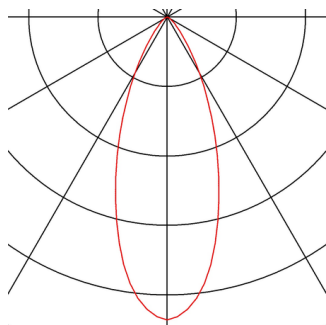

## OUT 65

outdoor recessed ceiling light, LED, 3000K, round, titanium, 38°, 12W, incl. driver

The innovative OUT 65 recessed ceiling light captivates with its exceptional looks. Rated IP65 it can be used outdoors or in damp areas. It is available in black, white, silver-grey or titanium, and in round or square form. Equipped with a powerful, warm white premium COB LED in a tiltable mount, as well as LED driver included in the scope of supply, the set can be used in any lighting situation. The electrical connection is made directly to the 230V mains supply.

## TECHNICAL DATA

Item no.:	114467
Lamps included	0
Primary nominal voltage	220-240V ~50/60Hz mA/V
Secondary power / secondary voltage	500 mA/V
Height	6.0 cm
Diameter	8.5 cm
Installation diameter	7.0 cm
Installation depth	10.0 cm
Net weight	0.321 kg
Gross weight	0.387 kg
IP Code	IP 65
Safety class	II
Assembly	Recessed
Assembly details	Ceiling
Wattage	11.0 W
Lumen	590 lm
Colour temperature	3000 Kelvin
Beam angle	38 °
Color	grey
CRI	>80
Binning	6
LXXBXX data	70/50