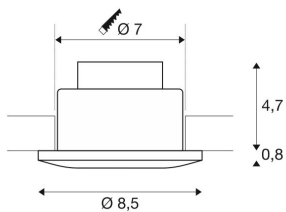

## OUT 65

outdoor recessed ceiling light, LED, 3000K, round, titanium, 38°, 12W, incl. driver

The innovative OUT 65 recessed ceiling light captivates with its exceptional looks. Rated IP65 it can be used outdoors or in damp areas. It is available in black, white, silver-grey or titanium, and in round or square form. Equipped with a powerful, warm white premium COB LED in a tiltable mount, as well as LED driver included in the scope of supply, the set can be used in any lighting situation. The electrical connection is made directly to the 230V mains supply.

## TECHNICAL DATA

Item no.:	114467
Lamps included	0
Primary nominal voltage	220-240V ~50/60Hz mA/V
Secondary power / secondary voltage	500 mA/V
Height	6.0 cm
Diameter	8.5 cm
Installation diameter	7.0 cm
Installation depth	10.0 cm
Net weight	0.321 kg
Gross weight	0.387 kg
IP Code	IP 65
Safety class	II
Assembly	Recessed
Assembly details	Ceiling
Wattage	11.0 W
Lumen	590 lm
Colour temperature	3000 Kelvin
Beam angle	38 °
Color	grey
CRI	>80
Binning	6
LXXBXX data	70/50