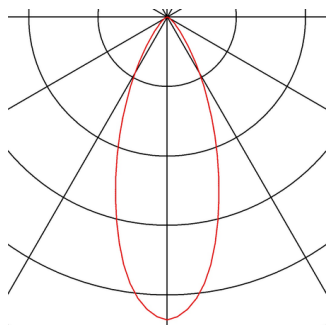

OUT 65

outdoor recessed ceiling light, LED, 3000K, square, black, 38°, 12W, incl. driver

The innovative OUT 65 recessed ceiling light captivates with its exceptional looks. Rated IP65 it can be used outdoors or in damp areas. It is available in black, white, silver-grey or titanium, and in round or square form. Equipped with a powerful, warm white premium COB LED in a tiltable mount, as well as LED driver included in the scope of supply, the set can be used in any lighting situation. The electrical connection is made directly to the 230V mains supply.

TECHNICAL DATA

Item no.:	114470
Primary nominal voltage	220-240V ~50/60Hz mA/V
Secondary power / secondary voltage	500 mA/V
Length	8.2 cm
Width	8.2 cm
Height	6.0 cm
Installation diameter	7.0 cm
Installation depth	6.0 cm
Net weight	0.348 kg
Gross weight	0.423 kg
IP Code	IP 20 / IP 65
Safety class	II
Assembly	Recessed
Assembly details	Ceiling
Wattage	11.0 W
Lumen	510 lm
Colour temperature	3000 Kelvin
Beam angle	38 °
Color	black
CRI	>80
Binning	3
LXXBXX data	70/50