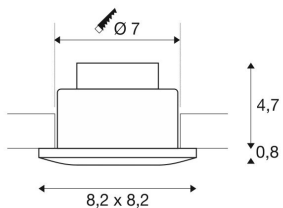

OUT 65

outdoor recessed ceiling light, LED, 3000K, square, black, 38°, 12W, incl. driver

The innovative OUT 65 recessed ceiling light captivates with its exceptional looks. Rated IP65 it can be used outdoors or in damp areas. It is available in black, white, silver-grey or titanium, and in round or square form. Equipped with a powerful, warm white premium COB LED in a tiltable mount, as well as LED driver included in the scope of supply, the set can be used in any lighting situation. The electrical connection is made directly to the 230V mains supply.

TECHNICAL DATA

Item no.:	114470
Primary nominal voltage	220-240V ~50/60Hz mA/V
Secondary power / secondary voltage	500 mA/V
Length	8.2 cm
Width	8.2 cm
Height	6.0 cm
Installation diameter	7.0 cm
Installation depth	6.0 cm
Net weight	0.348 kg
Gross weight	0.423 kg
IP Code	IP 20 / IP 65
Safety class	II
Assembly	Recessed
Assembly details	Ceiling
Wattage	11.0 W
Lumen	510 lm
Colour temperature	3000 Kelvin
Beam angle	38 °
Color	black
CRI	>80
Binning	3
LXXBXX data	70/50

Service life	40000 h
BIG WHITE Page	708

Notes
