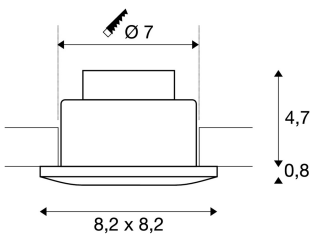

OUT 65

outdoor recessed ceiling light, LED, 3000K, square, white, 38°, 12W, incl. driver

The innovative OUT 65 recessed ceiling light captivates with its exceptional looks. Rated IP65 it can be used outdoors or in damp areas. It is available in black, white, silver-grey or titanium, and in round or square form. Equipped with a powerful, warm white premium COB LED in a tiltable mount, as well as LED driver included in the scope of supply, the set can be used in any lighting situation. The electrical connection is made directly to the 230V mains supply.

TECHNICAL DATA

Item no.:	114471
Primary nominal voltage	220-240V ~50/60Hz mA/V
Secondary power / secondary voltage	500 mA/V
Length	8.2 cm
Width	8.2 cm
Height	6.0 cm
Installation diameter	7.0 cm
Installation depth	6.0 cm
Net weight	0.349 kg
Gross weight	0.416 kg
IP Code	IP 20 / IP 65
Safety class	II
Assembly	Recessed
Assembly details	Ceiling
Wattage	11.0 W
Lumen	640 lm
Colour temperature	3000 Kelvin
Beam angle	38 °
Color	white
CRI	>80
Binning	3
LXXBXX data	70/50

Service life	40000 h
BIG WHITE Page	708

Notes
