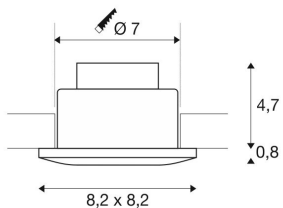

OUT 65

outdoor recessed ceiling light, LED, 3000K, square, titanium, 38°, 12W, incl. driver

The innovative OUT 65 recessed ceiling light captivates with its exceptional looks. Rated IP65 it can be used outdoors or in damp areas. It is available in black, white, silver-grey or titanium, and in round or square form. Equipped with a powerful, warm white premium COB LED in a tiltable mount, as well as LED driver included in the scope of supply, the set can be used in any lighting situation. The electrical connection is made directly to the 230V mains supply.

TECHNICAL DATA

Item no.:	114477
Lamps included	0
Primary nominal voltage	220-240V ~50/60Hz mA/V
Secondary power / secondary voltage	500 mA/V
Length	8.2 cm
Width	8.2 cm
Height	6.0 cm
Installation diameter	7.0 cm
Installation depth	10.0 cm
Net weight	0.347 kg
Gross weight	0.413 kg
IP Code	IP 65
Safety class	II
Assembly	Recessed
Assembly details	Ceiling
Wattage	11.0 W
Lumen	590 lm
Colour temperature	3000 Kelvin
Beam angle	38 °
Color	grey
CRI	>80
Binning	6