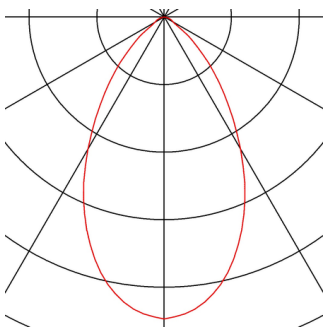

TECHNICAL DATA

Item no.:	116310
Lamps included	1
Primary nominal voltage	220-240V ~50/60Hz mA/V
Secondary power / secondary voltage	250 mA/V
Vertical tilting range	30 °
Height	7.5 cm
Diameter	11.8 cm
Installation diameter	10.8 cm
Installation depth	8.0 cm
Net weight	0.44 kg
Gross weight	0.507 kg
IP Code	IP 20
Safety class	II
Assembly	Recessed
Assembly details	Ceiling
Dimmable	Ja
Dimming technology	trailing edge
Wattage	12.0 W
Lumen	700 lm
Colour temperature	3000 Kelvin
Beam angle	60 °
Color	black