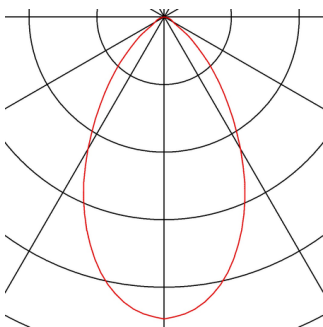

TECHNICAL DATA

Item no.:	116320
Lamps included	1
Primary nominal voltage	220-240V ~50/60Hz mA/V
Secondary power / secondary voltage	250 mA/V
Vertical tilting range	60 °
Horizontal rotation range	350 °
Height	10.5 cm
Diameter	14.0 cm
Installation diameter	13.2 cm
Installation depth	13.1 cm
Net weight	0.704 kg
Gross weight	0.819 kg
IP Code	IP 20
Safety class	II
Assembly	Recessed
Assembly details	Ceiling
Dimmable	Ja
Dimming technology	trailing edge
Wattage	12.0 W
Lumen	700 lm
Colour temperature	3000 Kelvin
Beam angle	60 °