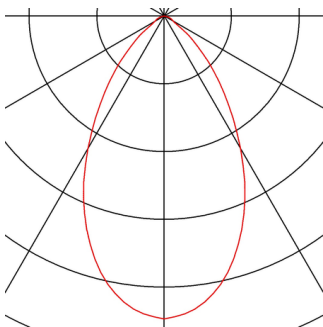

TECHNICAL DATA

Item no.:	116330
Lamps included	1
Number of different light outlets	1
Primary nominal voltage	220-240V ~50/60Hz mA/V
Secondary power / secondary voltage	250 mA/V
Vertical tilting range	60 °
Horizontal rotation range	350 °
Height	15.8 cm
Diameter	7.8 cm
Net weight	0.613 kg
Gross weight	0.678 kg
IP Code	IP 20
Safety class	I
Assembly	Surface
Assembly details	Ceiling
Wattage	12.0 W
Lumen	700 lm
Colour temperature	3000 Kelvin
Beam angle	60 °
Color	black
CRI	>80
Binning	6