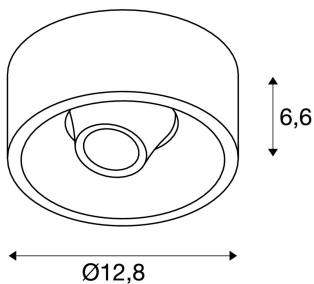

OCCULDAS 13 MOVE

wall and ceiling light, LED, 3000K, direct, tiltable, white, 6W

The OCCULDAS 13 MOVE dimmable wall and ceiling light was designed exclusively by David Morgan and is fitted with a 6W premium LED. The centre moving spot provides direct illumination. Thanks to the built-in LED driver, the luminaire is suitable for direct connection to a 230V mains supply. The OCCULDAS series is available in other variants.

TECHNICAL DATA

Item no.:	117361
Lamps included	0
Number of different light outlets	1
Primary nominal voltage	220-240V ~50/60Hz mA/V
Secondary power / secondary voltage	350 mA/V
Vertical tilting range	25 °
Horizontal rotation range	350 °
Height	6.6 cm
Diameter	12.8 cm
Net weight	0.843 kg
Gross weight	1.087 kg
IP Code	IP 20
Safety class	I
Assembly	Surface
Assembly details	Ceiling
Dimmable	Ja
Dimming technology	trailing edge
Wattage	7.8 W
Lumen	700 lm
Colour temperature	3000 Kelvin
Beam angle	40 °
Color	white

CRI	>80
Binning	6
LXXBXX data	70/50
Service life	40000 h
BIG WHITE Page	263

Notes
