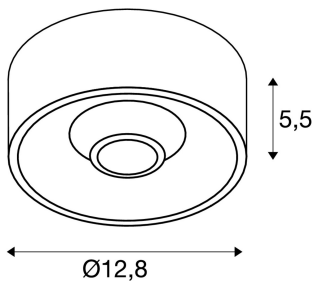

TECHNICAL DATA

Item no.:	117381
Lamps included	0
Number of different light outlets	1
Primary nominal voltage	220-240V ~50/60Hz mA/V
Secondary power / secondary voltage	700 mA/V
Height	5.5 cm
Diameter	12.8 cm
Net weight	0.603 kg
Gross weight	0.86 kg
IP Code	IP 20
Safety class	I
Assembly	Surface
Assembly details	Ceiling
Dimmable	Ja
Dimming technology	trailing edge
Wattage	16.0 W
Lumen	1200 lm
Colour temperature	3000 Kelvin
Beam angle	40 °
Color	white
CRI	>80
Binning	6

LXXBXX data	70/50
Service life	40000 h
BIG WHITE Page	263

Notes
