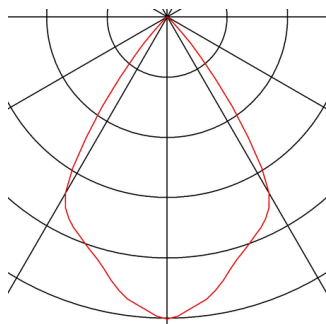

## TECHNICAL DATA

Item no.:	118121
Lamps included	0
Primary nominal voltage	220-240V ~50/60Hz mA/V
Secondary power / secondary voltage	950 mA/V
Vertical tilting range	60 °
Horizontal rotation range	350 °
Height	17.0 cm
Diameter	19.5 cm
Installation diameter	18.0 cm
Installation depth	11.5 cm
Net weight	1.553 kg
Gross weight	1.704 kg
IP Code	IP 20
Safety class	II
Assembly	Recessed
Assembly details	Ceiling
Wattage	36.0 W
Lumen	3100 lm
Colour temperature	3000 Kelvin
Beam angle	60 °
Color	white
CRI	>80