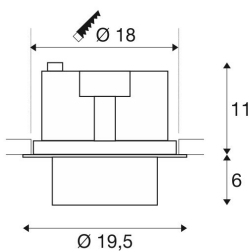

## TECHNICAL DATA

Item no.:	118121
Lamps included	0
Primary nominal voltage	220-240V ~50/60Hz mA/V
Secondary power / secondary voltage	950 mA/V
Vertical tilting range	60 °
Horizontal rotation range	350 °
Height	17.0 cm
Diameter	19.5 cm
Installation diameter	18.0 cm
Installation depth	11.5 cm
Net weight	1.553 kg
Gross weight	1.704 kg
IP Code	IP 20
Safety class	II
Assembly	Recessed
Assembly details	Ceiling
Wattage	36.0 W
Lumen	3100 lm
Colour temperature	3000 Kelvin
Beam angle	60 °
Color	white
CRI	>80