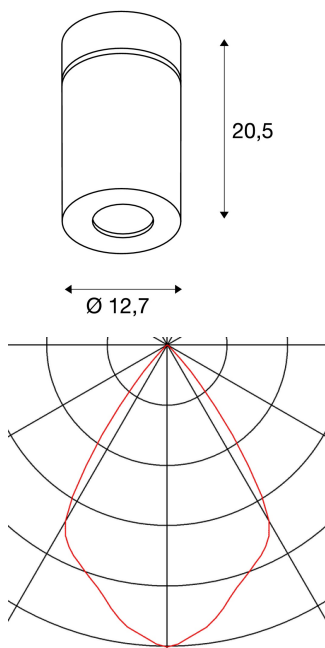

SUPROS

ceiling light, LED, 3000K, round, black, 3100lm, 60° reflector, 33.5W

The SUPROS light series impresses with its multitude of possible applications, excellent LED technology and its harmonious design. With its very high luminous flux, the SUPROS product family is ideally suited to replace power-hungry, conventional lighting installations. The wide-area reflector included in the delivers can be replaced by reflectors with narrower beam angles which are optionally available. This can be done without the need for tools. With the factory-installed LED driver, all the luminaires in the series are suitable for direct connection to the 230V mains supply.

TECHNICAL DATA

Item no.:	118130
Lamps included	0
Primary nominal voltage	220-240V ~50/60Hz mA/V
Secondary power / secondary voltage	950 mA/V
Vertical tilting range	50 °
Horizontal rotation range	350 °
Height	20.5 cm
Diameter	12.7 cm
Net weight	1.407 kg
Gross weight	1.515 kg
IP Code	IP 20
Safety class	I
Assembly	Surface
Assembly details	Ceiling
Wattage	36.0 W
Lumen	3100 lm
Colour temperature	3000 Kelvin
Beam angle	60 °
Color	black
CRI	>80
Binning	3
LXXBXX data	70/50

Service life	50000 h
BIG WHITE Page	277

Accessories

114102	REFLECTOR , for SUPROS, 20°, incl. glass and fixing ring
114104	REFLECTOR , for SUPROS, 40°, incl. glass and fixing ring

Notes
