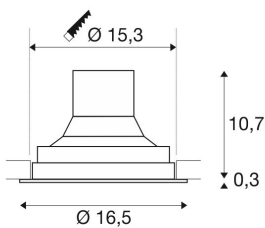

## TECHNICAL DATA

Item no.:	118160
Lamps included	0
Primary nominal voltage	220-240V ~50/60Hz mA/V
Secondary power / secondary voltage	950 mA/V
Vertical tilting range	30 °
Height	11.0 cm
Diameter	16.5 cm
Installation diameter	15.3 cm
Installation depth	10.7 cm
Net weight	0.957 kg
Gross weight	1.133 kg
IP Code	IP 20
Safety class	II
Assembly	Recessed
Assembly details	Ceiling
Wattage	36.0 W
Lumen	3300 lm
Colour temperature	4000 Kelvin
Beam angle	60 °
Color	black
CRI	>80
Binning	3