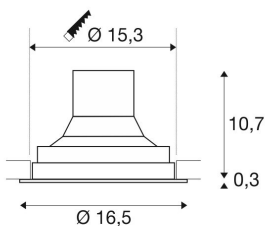

SUPROS

recessed fitting, LED, 4000K, round, white, 3100lm, 60° reflector, 33.5W

The SUPROS light series impresses with its multitude of possible applications, excellent LED technology and its harmonious design. With its very high luminous flux, the SUPROS product family is ideally suited to replace power-hungry, conventional lighting installations. The wide-area reflector included in the delivers can be replaced by reflectors with narrower beam angles which are optionally available. This can be done without the need for tools. With the factory-installed LED driver, all the luminaires in the series are suitable for direct connection to the 230V mains supply.

TECHNICAL DATA

Item no.:	118161
Lamps included	0
Primary nominal voltage	220-240V ~50/60Hz mA/V
Secondary power / secondary voltage	950 mA/V
Vertical tilting range	30 °
Height	11.0 cm
Diameter	16.5 cm
Installation diameter	15.3 cm
Installation depth	10.7 cm
Net weight	0.945 kg
Gross weight	1.106 kg
IP Code	IP 20
Safety class	II
Assembly	Recessed
Assembly details	Ceiling
Wattage	36.0 W
Lumen	3300 lm
Colour temperature	4000 Kelvin
Beam angle	60 °
Color	white
CRI	>80
Binning	3

Accessories

LXXBXX data	70/50
Service life	50000 h
BIG WHITE Page	506

114102	REFLECTOR , for SUPROS, 20°, incl. glass and fixing ring
114104	REFLECTOR , for SUPROS, 40°, incl. glass and fixing ring

Notes
