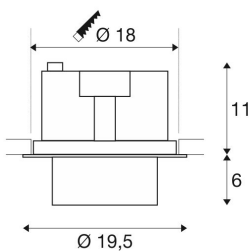

TECHNICAL DATA

Item no.:	118170
Lamps included	0
Primary nominal voltage	220-240V ~50/60Hz mA/V
Secondary power / secondary voltage	950 mA/V
Vertical tilting range	60 °
Horizontal rotation range	350 °
Height	17.0 cm
Diameter	19.5 cm
Installation diameter	18.0 cm
Installation depth	11.5 cm
Net weight	1.61 kg
Gross weight	1.779 kg
IP Code	IP 20
Safety class	II
Assembly	Recessed
Assembly details	Ceiling
Wattage	36.0 W
Lumen	3300 lm
Colour temperature	4000 Kelvin
Beam angle	60 °
Color	black
CRI	>80