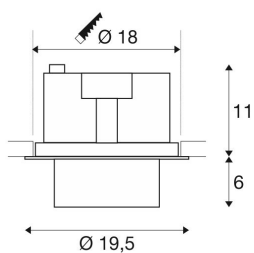

TECHNICAL DATA

Item no.:	118171
Lamps included	0
Primary nominal voltage	220-240V ~50/60Hz mA/V
Secondary power / secondary voltage	950 mA/V
Vertical tilting range	60 °
Horizontal rotation range	350 °
Height	17.0 cm
Diameter	19.5 cm
Installation diameter	18.0 cm
Installation depth	11.5 cm
Net weight	1.573 kg
Gross weight	1.767 kg
IP Code	IP 20
Safety class	II
Assembly	Recessed
Assembly details	Ceiling
Wattage	36.0 W
Lumen	3300 lm
Colour temperature	4000 Kelvin
Beam angle	60 °
Color	white
CRI	>80