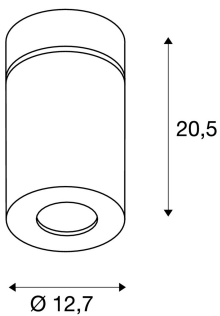

## TECHNICAL DATA

Item no.:	118180
Lamps included	0
Primary nominal voltage	220-240V ~50/60Hz mA/V
Secondary power / secondary voltage	950 mA/V
Vertical tilting range	50 °
Horizontal rotation range	350 °
Height	20.5 cm
Diameter	12.7 cm
Net weight	1.379 kg
Gross weight	1.502 kg
IP Code	IP 20
Safety class	I
Assembly	Surface
Assembly details	Ceiling
Wattage	36.0 W
Lumen	3300 lm
Colour temperature	4000 Kelvin
Beam angle	60 °
Color	black
CRI	>80
Binning	3
LXXBXX data	70/50

Service life	50000 h
BIG WHITE Page	277