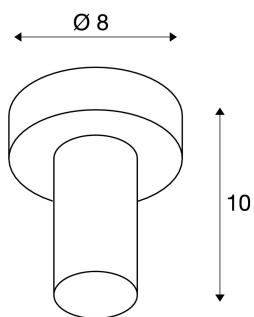

FITU

ceiling light, A60, white, with R2 canopy

The FITU ceiling plate is available in various colours and is from our MIX & MATCH system. The FITU product family impresses with its wide variety of application possibilities. Thanks to the fitted E27 socket, the luminaire is suitable for LED and energy-saving lamps. The electrical connection is made directly to the 230V mains supply.

TECHNICAL DATA

Item no.:	132641
Socket	E27
Number of sockets	1
Lamps included	0
Primary nominal voltage	220-240V ~50/60Hz mA/V
Height	10.0 cm
Diameter	8.0 cm
Net weight	0.351 kg
Gross weight	0.423 kg
IP Code	IP 20
Safety class	I
Assembly	Surface
Assembly details	Ceiling, Wall
Wattage	60.0 W
Color	white
Maximum ambient temperature	30 °C

Recommended lamp

1001357	LED head mirror luminaire , E27, 2700K, 7W
1002126	LED lamp , A60, E27, 2200-2700K, 280°, 7W

Notes
