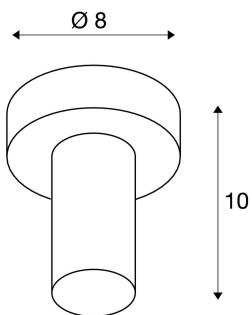

FITU

ceiling light, A60, wine-red, with R2 canopy

The FITU ceiling plate is available in various colours and is from our MIX & MATCH system. The FITU product family impresses with its wide variety of application possibilities. Thanks to the fitted E27 socket, the luminaire is suitable for LED and energy-saving lamps. The electrical connection is made directly to the 230V mains supply.

TECHNICAL DATA

Item no.:	132648
Socket	E27
Number of sockets	1
Lamps included	0
Primary nominal voltage	220-240V ~50/60Hz mA/V
Height	10.0 cm
Diameter	8.0 cm
Net weight	0.366 kg
Gross weight	0.44 kg
IP Code	IP 20
Safety class	I
Assembly	Surface
Assembly details	Ceiling, Wall
Wattage	60.0 W
Color	red
Maximum ambient temperature	30 °C

Recommended lamp

1001357	LED head mirror luminaire , E27, 2700K, 7W
1002126	LED lamp , A60, E27, 2200-2700K, 280°, 7W

Notes
