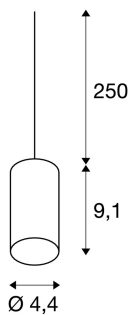

FITU pendant

A60, round, wine red, 2.5m cable with open cable end, max. 60W

The FITU pendant can be combined with FITU ceiling plates of any colour. With its in-built E27 socket, the luminaire is suitable for both LED and energy-saving lamps. Pendant length is 250 cm and can be shortened depending on installation needs. Supplied ready for direct connection to 230V mains supply.

TECHNICAL DATA

Item no.:	132658
Socket	E27
Number of sockets	1
Lamps included	0
Primary nominal voltage	220-240V ~50/60Hz mA/V
Pendant length	250.0 cm
Height	9.1 cm
Diameter	4.4 cm
Net weight	0.248 kg
Gross weight	0.282 kg
IP Code	IP 20
Safety class	II
Assembly	Surface
Assembly details	Ceiling with Acc.
Wattage	60.0 W
Color	red
Maximum ambient temperature	30 °C