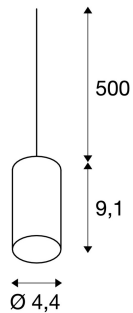

## FITU pendant

A60, round, wine red, 5m cable with open cable end, max. 60W

The FITU pendant suspension with open cable end is from our MIX & MATCH pendant system and is available in various colours. The FITU product family impresses with its wide variety of application possibilities. Thanks to the fitted E27 socket, the luminaire is suitable for LED and energy-saving lamps. The electrical connection is made directly to the 230V mains supply.

## TECHNICAL DATA

Item no.:	132698
Socket	E27
Number of sockets	1
Lamps included	0
Primary nominal voltage	220-240V ~50/60Hz mA/V
Pendant length	500.0 cm
Height	9.1 cm
Diameter	4.4 cm
Net weight	0.35 kg
Gross weight	0.393 kg
IP Code	IP 20
Safety class	II
Assembly	Surface
Assembly details	Ceiling with Acc.
Wattage	60.0 W
Color	red
Maximum ambient temperature	30 °C