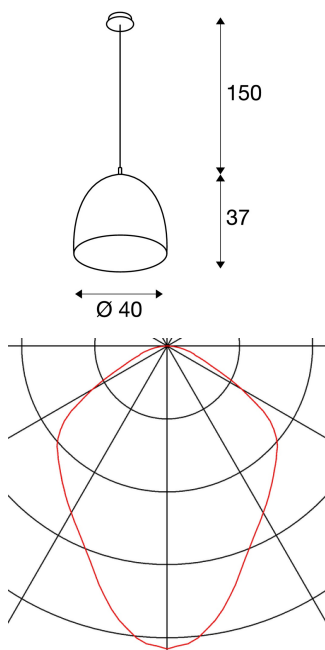

PARA CONE 40

pendant, A60, round, black / gold, Ø 40 cm, max. 60W

Conical shaped PARA CONE 40 High Volt Pendant Luminaire with round ceiling rosette. The steel luminaire features a cloth covered cable, and its built-in E27 holder is suitable for LED and energy saving lamps. The luminaire is available in several different colours and has a pendant length of 150 cm.

TECHNICAL DATA

Item no.:	133070
Socket	E27
Number of sockets	1
Lamps included	0
Primary nominal voltage	220-240V ~50/60Hz mA/V
Pendant length	150.0 cm
Height	37.0 cm
Diameter	40.0 cm
Net weight	1.61 kg
Gross weight	3.343 kg
IP Code	IP 20
Safety class	I
Assembly	Surface
Assembly details	Ceiling
Wattage	60.0 W
Color	gold
BIG WHITE Page	66

Recommended lamp

1001357	LED head mirror luminaire , E27, 2700K, 7W
1003093	LED DISK lamp , E27, 2700K, 1000lm, 360°, dimmable, white housing

Notes
