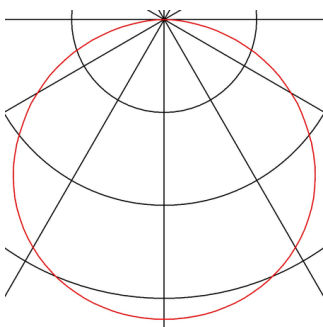

SPHERA

pendant, LED, 2700K, round, white, frosted acrylic glass, Ø 75cm

The SPHERA 75 pendant impresses with a clear design and an appealing contrast of the aluminium and acrylic glass materials used. Exclusively designed by Carsten Witsch, the elegant, dimmable pendant is characterised by its elegant high-gloss lacquer finish. Its integrated Premium LED gives pleasant lighting effects, and its built-in LED driver allows direct connection to 230V mains supply.

TECHNICAL DATA

Item no.:	133351
Lamps included	0
Number of different light outlets	1
Primary nominal voltage	220-240V ~50/60Hz mA/V
Secondary power / secondary voltage	500 mA/V
Pendant length	150.0 cm
Height	10.0 cm
Diameter	75.0 cm
Net weight	6.897 kg
Gross weight	12.88 kg
IP Code	IP 20
Safety class	I
Assembly	Surface
Assembly details	Ceiling
Dimmable	Ja
Dimming technology	trailing edge
Wattage	15.0 W
Lumen	1200 lm
Colour temperature	2700 Kelvin
Beam angle	120 °
Color	white
CRI	>80