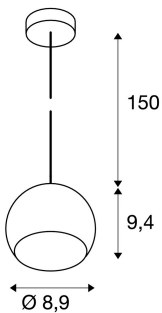

LIGHT EYE BALL pendant

LED GU10, brushed copper, black textile cable, brushed copper ceiling plate, 5W

The popular design of the LIGHT EYE series, as pendant for use with GU10 type high-voltage halogen lamps. The pendant, which has a suspension length of 150 cm, is available with a number of differently coloured housings. The LIGHT EYE BALL pendant is ready for direct connection to the 230V mains supply.

TECHNICAL DATA

Item no.:	133499
Socket	GU10
Lamp	LED GU10 51mm
Number of sockets	1
Lamps included	0
Primary nominal voltage	220-240V ~50/60Hz mA/V
Pendant length	150.0 cm
Height	9.4 cm
Diameter	8.9 cm
Net weight	0.326 kg
Gross weight	0.402 kg
IP Code	IP 20
Safety class	I
Assembly	Surface
Assembly details	Ceiling
Wattage	6.0 W
Color	copper
BIG WHITE Page	50