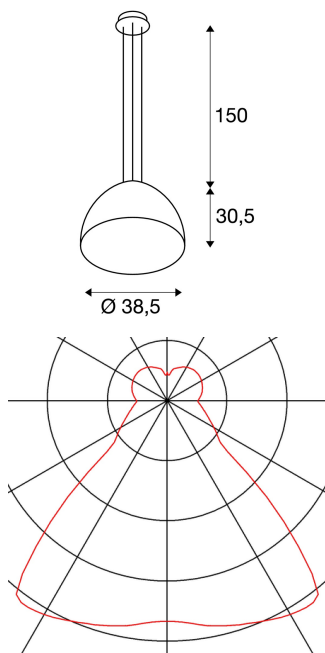

## ORION CONE

pendant, TC-(D,H,T,Q)SE, beige, glass, max. 60W

The ORION CONE high-voltage pendant captivates with the exceptional visual appearance of its glass shade. When the luminaire is turned on, the semitransparent shade changes its colour from a greyish-brown to a warm beige. Because of the built-in E27 holder, the luminaire is suitable for connecting directly to a 230V mains power supply. The factory-installed 1.5 m pendant suspension can be easily shortened. This luminaire can be operated with a maximum of 60W.

## TECHNICAL DATA

Item no.:	133650
Socket	E27
Number of sockets	1
Lamps included	0
Primary nominal voltage	230V ~50Hz mA/V
Pendant length	150.0 cm
Height	30.5 cm
Diameter	38.5 cm
Net weight	2.938 kg
Gross weight	4.881 kg
IP Code	IP 20
Safety class	I
Assembly	Surface
Assembly details	Ceiling
Wattage	60.0 W
Color	beige