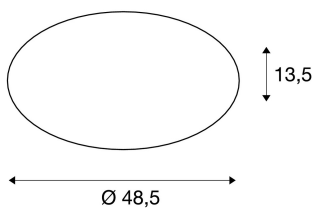

LIPSY 50 wall and ceiling light

LED, 3000K, round, white

With their timeless and discreet design, the LIPSY series of wall and ceiling lights are a popular lighting solution for the most diverse applications. The steel and acrylic glass luminaires come in a variety of housing sizes. The 120° wide-beam characteristic of the high output LED module provides even illumination. The installed 700mA driver allows it to be directly connected to the 230V mains supply.

TECHNICAL DATA

Item no.:	133753
Lamps included	0
Primary nominal voltage	220-240V ~50/60Hz mA/V
Secondary power / secondary voltage	700 mA/V
Height	13.5 cm
Diameter	48.5 cm
Net weight	1.485 kg
Gross weight	2.113 kg
IP Code	IP 20
Safety class	I
Assembly	Surface
Assembly details	Ceiling, Wall
Wattage	31.0 W
Lumen	2500 lm
Colour temperature	3000 Kelvin
Beam angle	120 °
Color	white
CRI	>80
Binning	6
LXXBXX data	70/50
Service life	20000 h