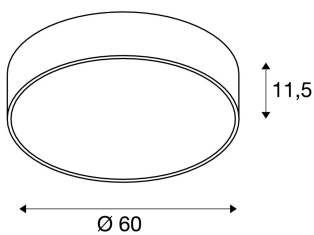

MEDO 60 ceiling light

TC-LEL, round, silver-grey, frosted acrylic glass, energy saving lamp, Ø 60 cm, can be converted to a pendant, max. 96W

MEDO PRO 60 is the professional ceiling light that can easily be reworked to get used as a pendant luminaire using the optional suspension kits. With two sockets for TC-L EnergySaver and T5 fluorescent tubes, the perfect illumination intensity is achieved. Thanks to the already incorporated ballasts, MEDO PRO 60, available in either white or silver-grey colour finish, is ready for direct connection to 230V mains supply. As an alternative, there is a square version available too.

TECHNICAL DATA

Item no.:	133804
Socket	2G11
Lamp	TC-LEL
Socket 2	G5
Lamp 2	T16
Number of sockets	2
Number of sockets 2	2
Lamps included	0
Primary nominal voltage	230V ~50Hz mA/V
Height	11.5 cm
Diameter	60.0 cm
Net weight	4.368 kg
Gross weight	5.455 kg
IP Code	IP 20
Safety class	I
Assembly	Surface
Assembly details	Ceiling
Wattage	105.0 W
Color	grey