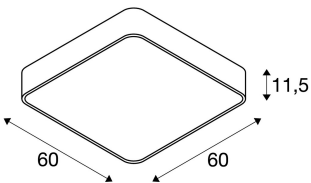

MEDO 60 ceiling light

T16, square, silver-grey, 96W, L/W/H 60/60/11.6 cm, can be converted to a pendant

MEDO 60 is the professional ceiling light that can easily be converted to be used as a pendant using the optional suspension kits. With four G5 sockets for T5 fluorescent tubes the perfect illumination intensity is achieved. Thanks to the already incorporated ballasts, MEDO 60, available in either white or silver-grey colour finish, is ready for direct connection to 230V mains supply. As an alternative, there is a round version available too.

TECHNICAL DATA

Item no.:	133824
Socket	G5
Lamp	T16
Number of sockets	4
Lamps included	0
Primary nominal voltage	230V ~50Hz mA/V
Length	60.0 cm
Width	60.0 cm
Height	11.5 cm
Net weight	5.411 kg
Gross weight	6.692 kg
IP Code	IP 20
Safety class	I
Assembly	Surface
Assembly details	Ceiling
Wattage	104.0 W
Color	grey