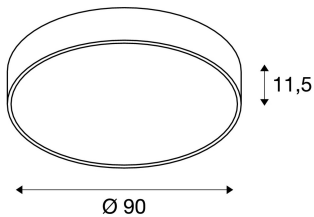

MEDO PRO 90 ceiling light

T16, round, white, Ø 90 cm, can be converted to a pendant, 174W

MEDO PRO 90 is the professional ceiling light that can easily be reworked to get used as a pendant luminaire using the optional suspension kits. With every 6 sockets for T5 fluorescent tubes, an optimal lighting effect is achieved. Thanks to the already incorporated ballasts, MEDO PRO 90, available in either white or silver-grey colour finish, is ready for direct connection to 230V mains supply. As an alternative, there is a square version available too.

TECHNICAL DATA

Item no.:	133861
Socket	G5
Lamp	T16
Socket 2	G5
Lamp 2	T16
Number of sockets	2
Number of sockets 2	4
Lamps included	0
Primary nominal voltage	220-240V ~50/60Hz mA/V
Height	11.5 cm
Diameter	90.0 cm
Net weight	8.464 kg
Gross weight	11.566 kg
IP Code	IP 20
Safety class	I
Assembly	Surface
Assembly details	Ceiling
Wattage	183.0 W
Color	white