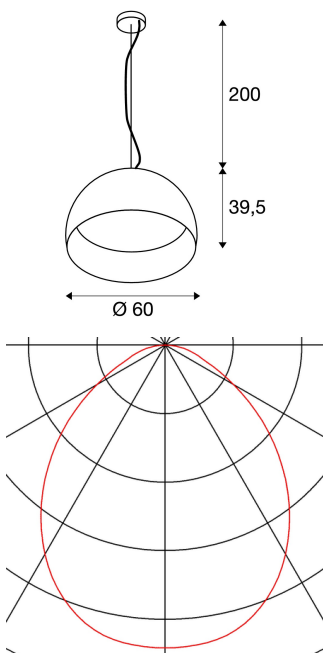

BELA 60

pendant, LED, 3000K, white, 1850lm

The BELA 60 pendant is the smaller version of this series and is fitted with a lamp shade made from aluminium which is connected to the chrome-plated ceiling plate with a textile cable or steel cable. Optionally available with black or white lacquering on the exterior, you have free choice of an inner finish in white or gold. Alongside the optical aspects, the reflective inside surface also has an effect on the colour of light. The BELA 60 is delivered ready to connect to the 230V mains power supply.

TECHNICAL DATA

Item no.:	133891
Lamps included	0
Number of different light outlets	1
Primary nominal voltage	220-240V ~50/60Hz mA/V
Secondary power / secondary voltage	700 mA/V
Pendant length	200.0 cm
Height	39.5 cm
Diameter	60.0 cm
Net weight	5.06 kg
Gross weight	8.355 kg
IP Code	IP 20
Safety class	I
Assembly	Surface
Assembly details	Ceiling
Wattage	31.0 W
Lumen	1850 lm
Colour temperature	3000 Kelvin
Beam angle	90 °
Color	white
CRI	>80
Binning	6
LXXBXX data	70/50

Service life	20000 h
Ambient temperature	25 °C
BIG WHITE Page	61

Notes
