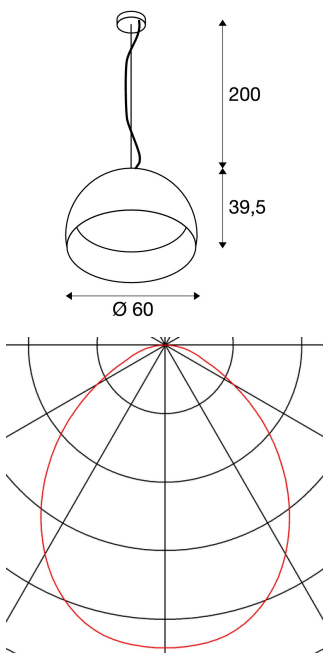

## BELA 60

pendant, LED, 3000K, black/white, 1850lm

The BELA 60 pendant is the smaller version of this series and is fitted with a lamp shade made from aluminium which is connected to the chrome-plated ceiling plate with a textile cable or steel cable. Optionally available with black or white lacquering on the exterior, you have free choice of an inner finish in white or gold. Alongside the optical aspects, the reflective inside surface also has an effect on the colour of light. The BELA 60 is delivered ready to connect to the 230V mains power supply.

## TECHNICAL DATA

Item no.:	133896
Lamps included	0
Number of different light outlets	1
Primary nominal voltage	220-240V ~50/60Hz mA/V
Secondary power / secondary voltage	700 mA/V
Pendant length	200.0 cm
Height	39.5 cm
Diameter	60.0 cm
Net weight	4.995 kg
Gross weight	8.294 kg
IP Code	IP 20
Safety class	I
Assembly	Surface
Assembly details	Ceiling
Wattage	31.0 W
Lumen	1850 lm
Colour temperature	3000 Kelvin
Beam angle	90 °
Color	black
CRI	>80
Binning	6
LXXBXX data	70/50

Service life	20000 h
Ambient temperature	25 °C
BIG WHITE Page	61

**Notes**

---

---

---

---

---