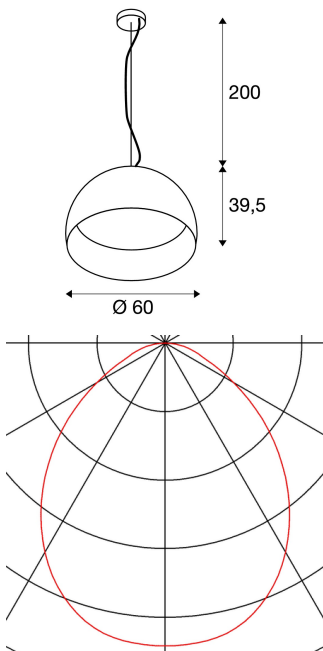

BELA 60

pendant, LED, 3000K, black/gold, 1850lm

The BELA 60 pendant is the smaller version of this series and is fitted with a lamp shade made from aluminium which is connected to the chrome-plated ceiling plate with a textile cable or steel cable. Optionally available with black or white lacquering on the exterior, you have free choice of an inner finish in white or gold. Alongside the optical aspects, the reflective inside surface also has an effect on the colour of light. The BELA 60 is delivered ready to connect to the 230V mains power supply.

TECHNICAL DATA

Item no.:	133897
Lamps included	0
Number of different light outlets	1
Primary nominal voltage	220-240V ~50/60Hz mA/V
Secondary power / secondary voltage	700 mA/V
Pendant length	200.0 cm
Height	39.5 cm
Diameter	60.0 cm
Net weight	4.865 kg
Gross weight	7.966 kg
IP Code	IP 20
Safety class	I
Assembly	Surface
Assembly details	Ceiling
Wattage	31.0 W
Lumen	1850 lm
Colour temperature	3000 Kelvin
Beam angle	90 °
Color	gold
CRI	>80
Binning	6
LXXBXX data	70/50

Service life	20000 h
Ambient temperature	25 °C
BIG WHITE Page	61

Notes
