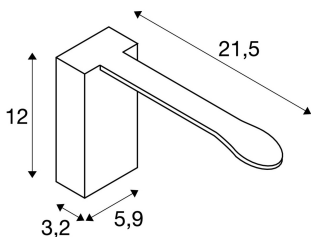

TECHNICAL DATA

Item no.:	133941
Lamps included	0
Primary nominal voltage	220-240V ~50/60Hz mA/V
Secondary power / secondary voltage	500 mA/V
Width	5.9 cm
Height	12.0 cm
Depth	21.5 cm
Net weight	0.378 kg
Gross weight	0.529 kg
IP Code	IP 20
Safety class	I
Assembly	Surface
Assembly details	Wall
Wattage	11.0 W
Lumen	490 lm
Colour temperature	3000 Kelvin
Beam angle	120 °
Color	white
CRI	>90
Binning	6
LXXBXX data	70/50
Service life	30000 h