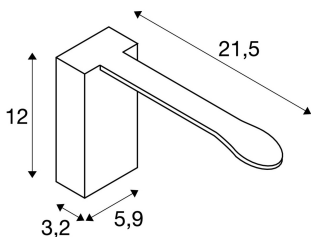

TECHNICAL DATA

Item no.:	133943
Lamps included	0
Primary nominal voltage	220-240V ~50/60Hz mA/V
Secondary power / secondary voltage	500 mA/V
Width	5.9 cm
Height	12.0 cm
Depth	21.5 cm
Net weight	0.358 kg
Gross weight	0.501 kg
IP Code	IP 20
Safety class	I
Assembly	Surface
Assembly details	Wall
Wattage	11.0 W
Lumen	490 lm
Colour temperature	3000 Kelvin
Beam angle	120 °
Color	gold
CRI	>90
Binning	6
LXXBXX data	70/50
Service life	30000 h