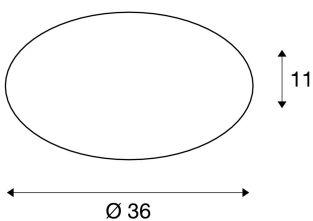

## LIPSY 36 M KELVIN CONTROL

wall and ceiling light, LED, 2700-6500K, white, Master

The KELVIN CONTROL MASTER variant of the popular LIPSY 36 M KELVIN CONTROL ceiling light comes in two sizes and allows colour light control using a remote control and can also be extended using the corresponding KELVIN CONTROL SLAVE version. It is also possible to be combined with all the items in our KELVIN CONTROL range. The luminaire features a cover made of acrylic glass which is fastened to a steel mounting bracket. Thanks to its built-in power supply, the LIPSY ceiling light comes ready for direct connection to the 230V mains supply.

## TECHNICAL DATA

Item no.:	134050
Lamps included	0
Primary nominal voltage	100-240V ~50/60Hz mA/V
Secondary power / secondary voltage	24 mA/V
Height	11.0 cm
Diameter	35.0 cm
Net weight	0.971 kg
Gross weight	1.352 kg
IP Code	IP 20
Safety class	I
Assembly	Surface
Assembly details	Ceiling, Wall
Wattage	39.0 W
Lumen	2900 lm
Beam angle	120 °
Color	white
CRI	>80
Binning	6
LXXBXX data	70/50
Service life	25000 h