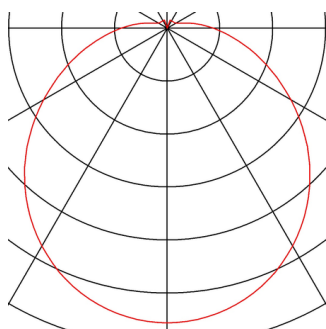

## LIPSY 36 M KELVIN CONTROL

wall and ceiling light, LED, 2700-6500K, white, Master

The KELVIN CONTROL MASTER variant of the popular LIPSY 36 M KELVIN CONTROL ceiling light comes in two sizes and allows colour light control using a remote control and can also be extended using the corresponding KELVIN CONTROL SLAVE version. It is also possible to be combined with all the items in our KELVIN CONTROL range. The luminaire features a cover made of acrylic glass which is fastened to a steel mounting bracket. Thanks to its built-in power supply, the LIPSY ceiling light comes ready for direct connection to the 230V mains supply.

## TECHNICAL DATA

Item no.:	134050
Lamps included	0
Primary nominal voltage	100-240V ~50/60Hz mA/V
Secondary power / secondary voltage	24 mA/V
Height	11.0 cm
Diameter	35.0 cm
Net weight	0.971 kg
Gross weight	1.352 kg
IP Code	IP 20
Safety class	I
Assembly	Surface
Assembly details	Ceiling, Wall
Wattage	39.0 W
Lumen	2900 lm
Beam angle	120 °
Color	white
CRI	>80
Binning	6
LXXBXX data	70/50
Service life	25000 h